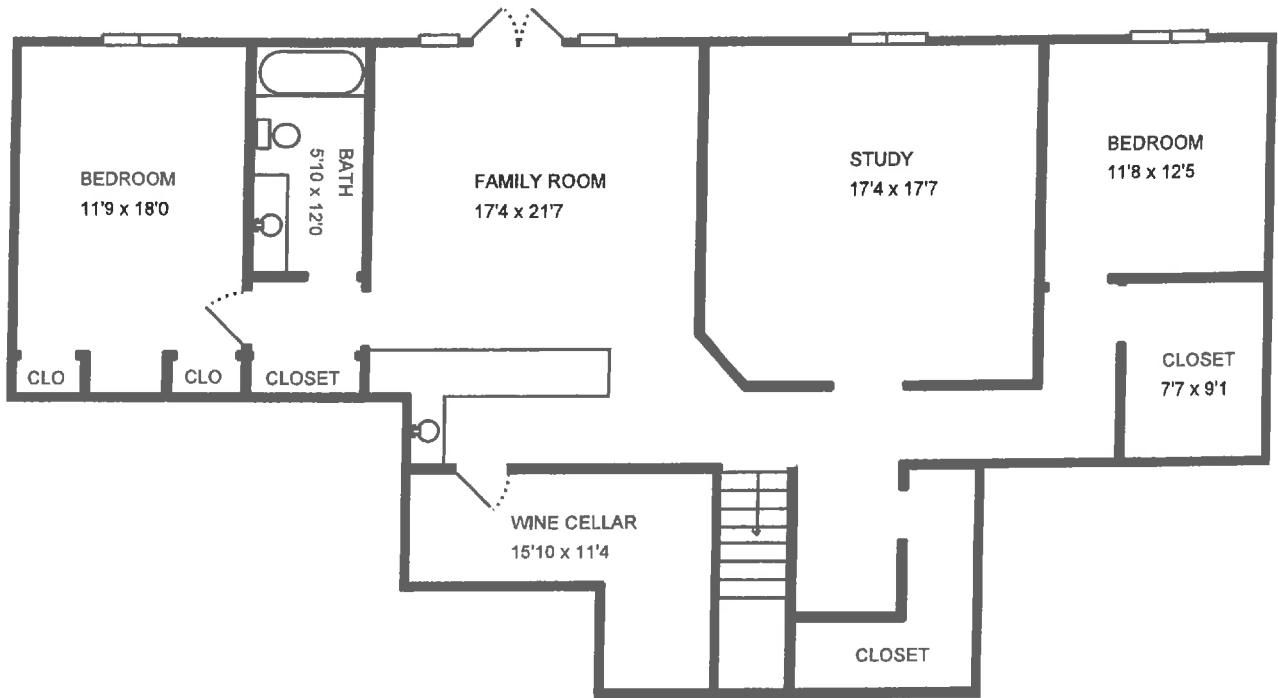

Property Address:
543 White Cottage Road South
Angwin, CA 94508

MAIN HOUSE - MAIN FLOOR - 2,357± Square Feet

Property Address:
543 White Cottage Road South
Angwin, CA 94508

MAIN HOUSE - SECOND FLOOR - 1,552± Square Feet

*Property Address:
543 White Cottage Road South
Angwin, CA 94508*

GUEST HOUSE - 554± Square Feet
