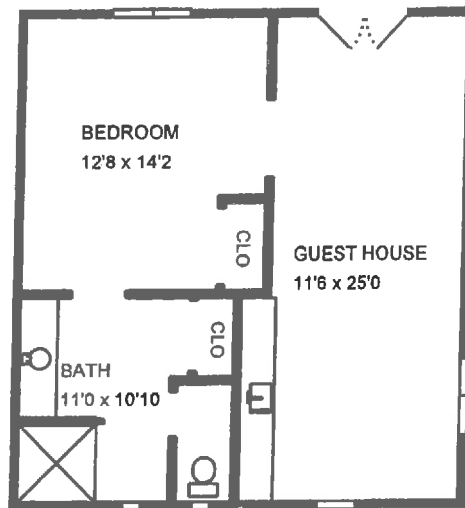

Property Address:
543 White Cottage Road South
Angwin, CA 94508

MAIN HOUSE - MAIN FLOOR - 2,357± Square Feet

Property Address:
543 White Cottage Road South
Angwin, CA 94508

MAIN HOUSE - SECOND FLOOR - 1,552± Square Feet

*Property Address:
543 White Cottage Road South
Angwin, CA 94508*

GUEST HOUSE - 554± Square Feet
