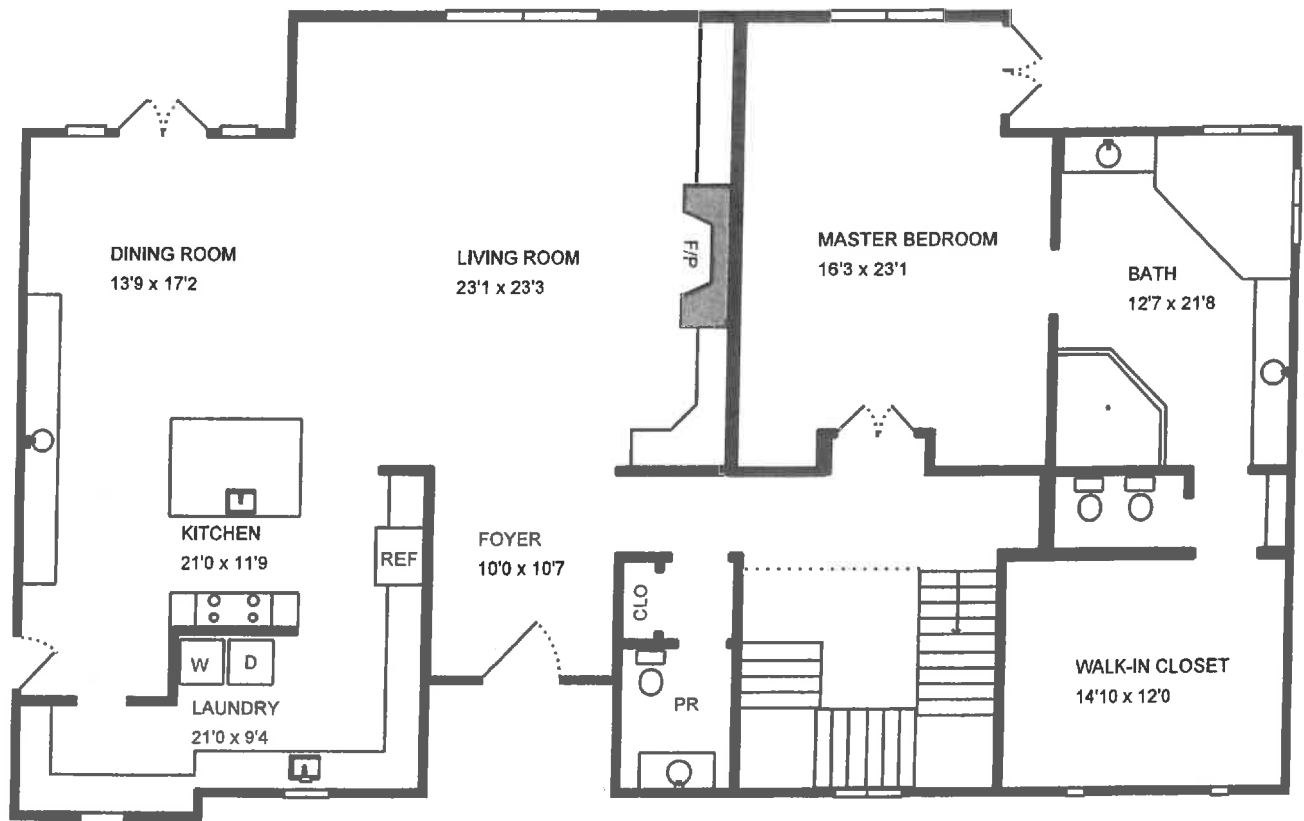

Property Address:
543 White Cottage Road South
Angwin, CA 94508

MAIN HOUSE - MAIN FLOOR - 2,357± Square Feet

Property Address:
543 White Cottage Road South
Angwin, CA 94508

MAIN HOUSE - SECOND FLOOR - 1,552± Square Feet

*Property Address:
543 White Cottage Road South
Angwin, CA 94508*

GUEST HOUSE - 554± Square Feet
